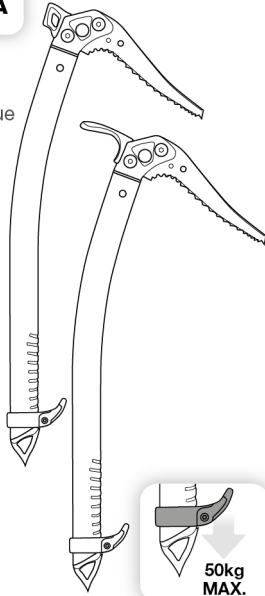

SUM'TEC

CE 0082 UK CA UIAA

(EN) Ice axe for technical mountaineering
(FR) Piolet alpinisme technique

470 g

52 cm

Accessories Accessoires

Adze / Hammer
Panne / Marteau U19 PAN U19 MAR

Lightweight hammer
Mini marteau U19 MLT

DRY pick
Lame DRY U19 DRY - Type 2

PUR'ICE pick
Lame PUR'ICE U21 PUR - Type 1

2 pick weights + 1 bolt
2 masselottes + 1 vis U21600

Spare parts Pièces de rechange

Adze / Hammer
Panne / Marteau U19 PAN U19 MAR

TRIGREST U016AA00

ICE pick
Lame ICE U19 ICE - Type 2

Head fitting Montage de la tête

TRIGREST

Preparation
Préparation

Pick weights Masselottes

Adjustment Ajustement

Positioning Positionnement