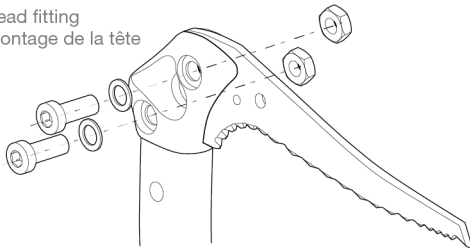

SUM'TEC

CE 0082 UK CA UIAA

(EN) Ice axe for technical mountaineering
(FR) Piolet alpinisme technique

470 g

52 cm

Accessories Accessoires

Adze / Hammer
Panne / Marteau U19 PAN U19 MAR

Lightweight hammer
Mini marteau U19 MLT

DRY pick
Lame DRY U19 DRY - Type 2

PUR'ICE pick
Lame PUR'ICE U21 PUR - Type 1

2 pick weights + 1 bolt
2 masselottes + 1 vis U21600

Spare parts Pièces de rechange

Adze / Hammer
Panne / Marteau U19 PAN U19 MAR

TRIGREST U016AA00

ICE pick
Lame ICE U19 ICE - Type 2

Head fitting Montage de la tête

TRIGREST

Preparation
Préparation

Pick weights Masselottes

Adjustment Ajustement

Positioning Positionnement