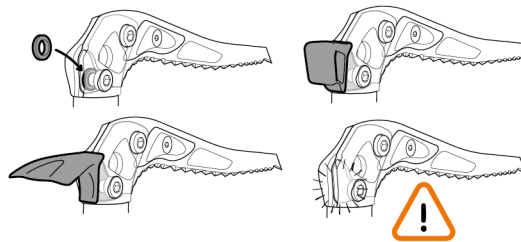

SUM'TEC

CE 0082 UK CA UIAA

(EN) Ice axe for technical mountaineering
(FR) Piolet alpinisme technique

470 g

52 cm

Accessories Accessoires

Adze / Hammer
Panne / Marteau U19 PAN U19 MAR

Lightweight hammer
Mini marteau U19 MLT

DRY pick
Lame DRY U19 DRY - Type 2

PUR'ICE pick
Lame PUR'ICE U21 PUR - Type 1

2 pick weights + 1 bolt
2 masselottes + 1 vis U21600

Spare parts Pièces de rechange

Adze / Hammer
Panne / Marteau U19 PAN U19 MAR

TRIGREST U016AA00

ICE pick
Lame ICE U19 ICE - Type 2

Head fitting Montage de la tête

TRIGREST

Preparation
Préparation

Pick weights Masselottes

Adjustment Ajustement

Positioning Positionnement