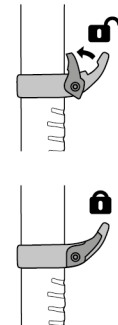

SUM'TEC

CE 0082 UK CA UIAA

(EN) Ice axe for technical mountaineering
(FR) Piolet alpinisme technique

470 g

52 cm

Accessories Accessoires

Adze / Hammer
Panne / Marteau U19 PAN U19 MAR

Lightweight hammer
Mini marteau U19 MLT

DRY pick
Lame DRY U19 DRY - Type 2

PUR'ICE pick
Lame PUR'ICE U21 PUR - Type 1

2 pick weights + 1 bolt
2 masselottes + 1 vis U21600

Spare parts Pièces de rechange

Adze / Hammer
Panne / Marteau U19 PAN U19 MAR

TRIGREST U016AA00

ICE pick
Lame ICE U19 ICE - Type 2

Head fitting Montage de la tête

TRIGREST

Preparation
Préparation

Pick weights Masselottes

Adjustment Ajustement

Positioning Positionnement