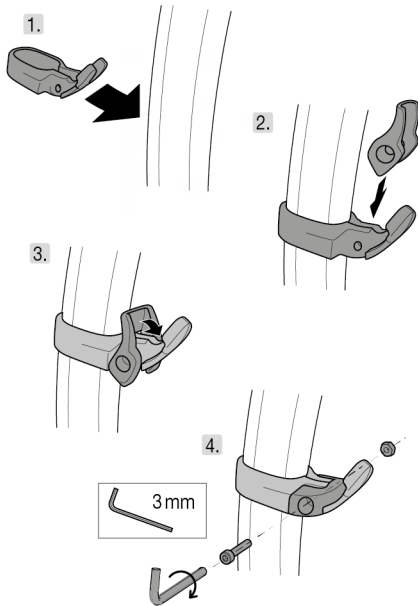

TRIGREST U016AA00

ICE pick
Lame ICE U19 ICE - Type 2

Head fitting Montage de la tête

TRIGREST

Preparation
Préparation

Pick weights Masselottes

Adjustment Ajustement

Positioning Positionnement